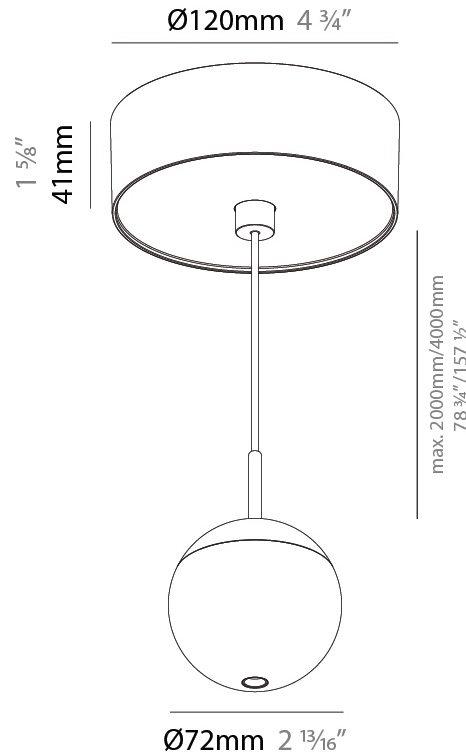

GENERAL

Series: Snooker
Subseries: Snooker Monopoint Surface Canopy
Brand: Prolight
Division: Architectural
Mounting Type: Suspension
Mounting Location: Ceiling
Subcategory: Pendant

PHYSICAL

Shape: Round
Diameter (mm): 72
Diameter (in): 2 ¹³/₁₆
Height (mm): 72
Height (in): 2 ¹³/₁₆
Max. Overall Height (mm): 2072
Max. Overall Height (in): 81 ³/₁₆
Light Distribution: Downlight
Weight (kg): 0.745
Weight (lbs): 1.642
Fixture Finish: SSR / BKV / CWI / CRY / HAB / UFT / ITA / RUA / FTG / MYG / LOD / PUS / FRO / FUP / KIA / POP / BLS / SPG / MEY / GOH / GUM / CHC / COM / ABZ / JAG / OBR / MOS / ROR
Fixture Material: Aluminum Die Cast
Cable Details: 2000mm or 4000mm Cable - Color Options: Black / White / Orange / Red / Green

ELECTRICAL

Lamp Type: LED (Zhaga Standard)
Input Wattage (W): 6.6
Total Output Wattage (W): 6
Dimming: Tri-Mode (Non-Dimming and Phase Dimming (120Vac only) and 0-10V Dimming)
Driver Included: Yes
Driver Location: External
Driver Type: Constant Current - Universal
Driver Class: Class 2
Housing: ENCP3 w/quick connect
Input Voltage (V): 120 - 277
Constant Current (MA): 500

LED

Color Temperature (°K): 2700 / 3000 / 4000
Max. Delivered Lumen (lm): 310 / 328 / 356
Nominal Lumen (lm): 460 / 487 / 528
CRI: >90 CRI
Efficiency (%): 60
Lamp Life (hrs): 50000

OPTICAL

Optic°: 32 / 58

RATINGS AND CERTIFICATIONS

Certified By: Certified for North American Standards
IP rating: IP20

PROJECT
TYPE
SPECIFIER
QUANTITY
DATE